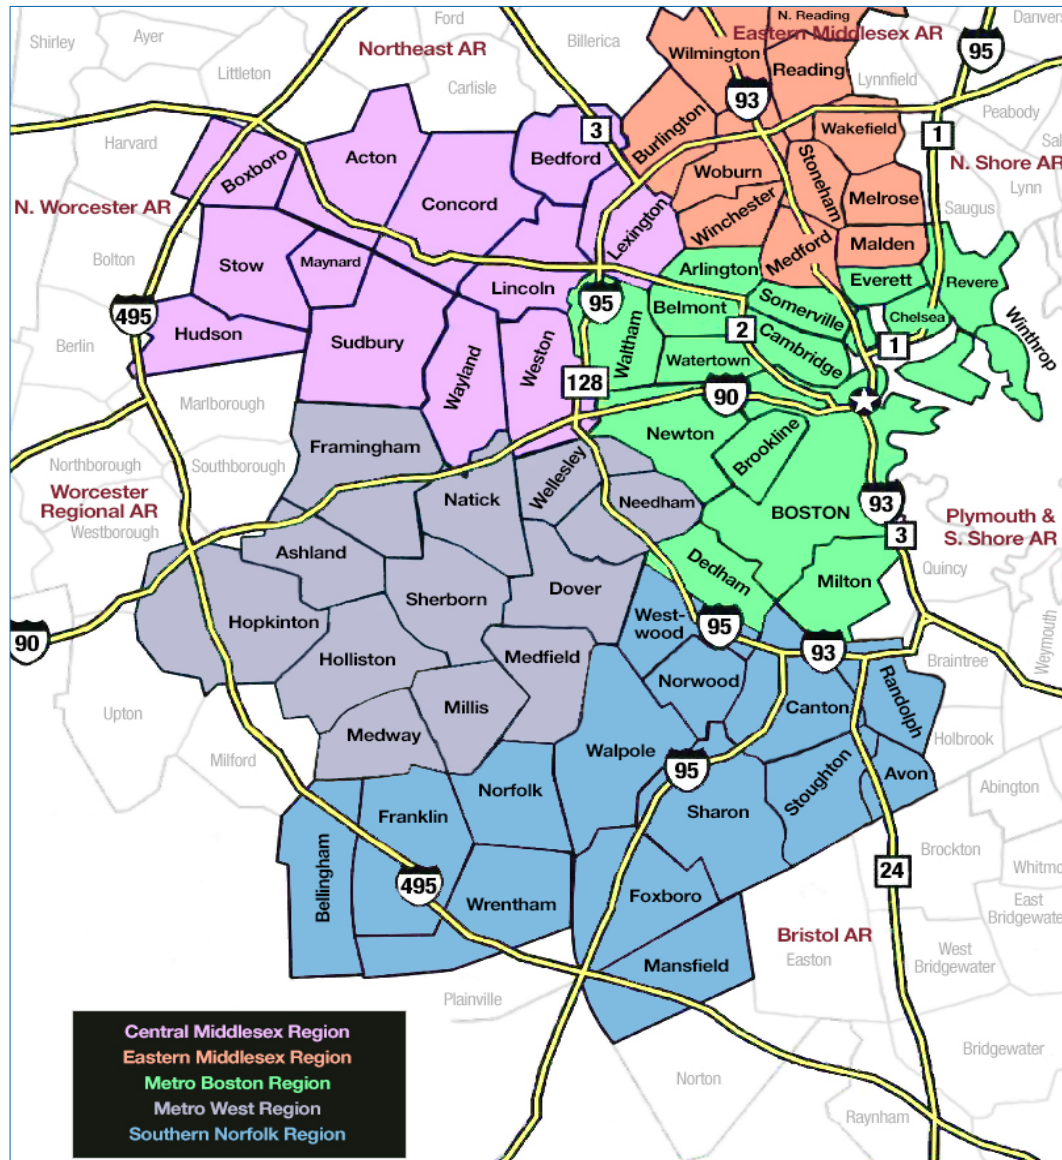

# Greater Boston Association of REALTORS® Regional Map

## Greater Boston Association of REALTORS® Regional Map

### Communities by Region

#### Metro Boston Region

Arlington  
Belmont  
Boston  
Brookline  
Cambridge  
Chelsea  
Dedham  
Everett  
Milton  
Newton  
Revere  
Somerville  
Waltham  
Watertown  
Winthrop